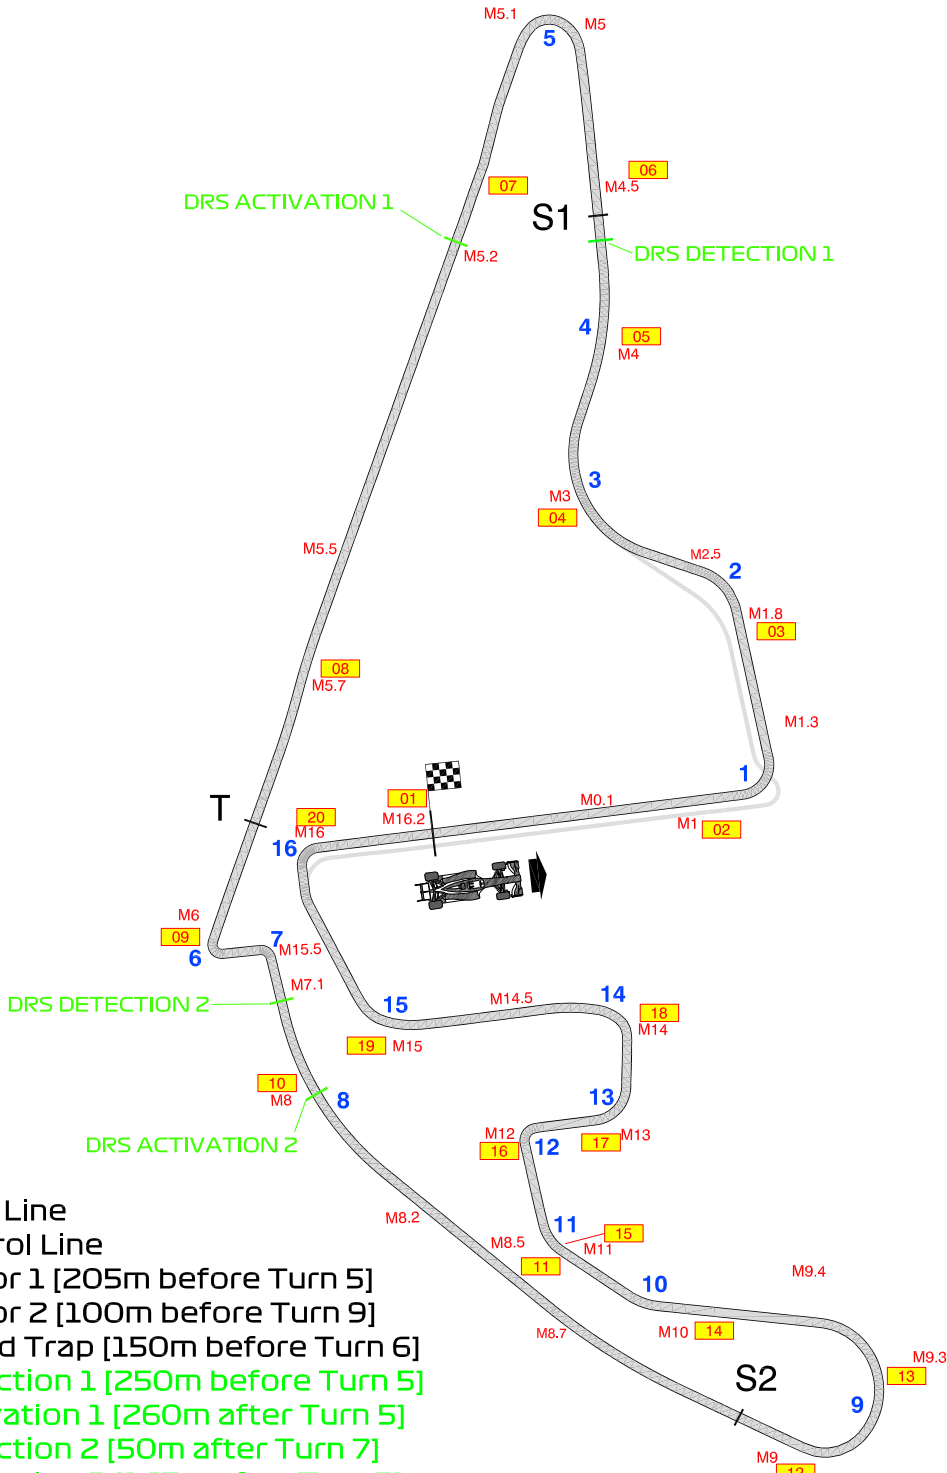

2024 YAS MARINA EVENT

5 to 8 December

From	The Stewards	Document	4
To	All Teams, All Officials	Date	05 December 2024
		Time	12:48

Title Circuit Map - Yas Marina 2024
Description Circuit Map - Yas Marina 2024
Enclosed MAP - ABU DHABI_CIRCUIT_24 FIAv1.pdf

Andrew Mallalieu

Mathieu Remmerie

Jeremy Doncaster

The Stewards

FORMULA 1 ETIHAD AIRWAYS ABU DHABI GRAND PRIX 2024 - Yas Island

Circuit Map

- Start Line
- Control Line
- S1** Sector 1 [205m before Turn 5]
- S2** Sector 2 [100m before Turn 9]
- T** Speed Trap [150m before Turn 6]
- DRS Detection 1** [250m before Turn 5]
- DRS Activation 1** [260m after Turn 5]
- DRS Detection 2** [50m after Turn 7]
- DRS Activation 2** [165m after Turn 7]
- 16** Corner Numbers
- M22** Marshal Post
- 22** FIA Marshal Light Number & Location

Circuit Centreline Length = 5.281km